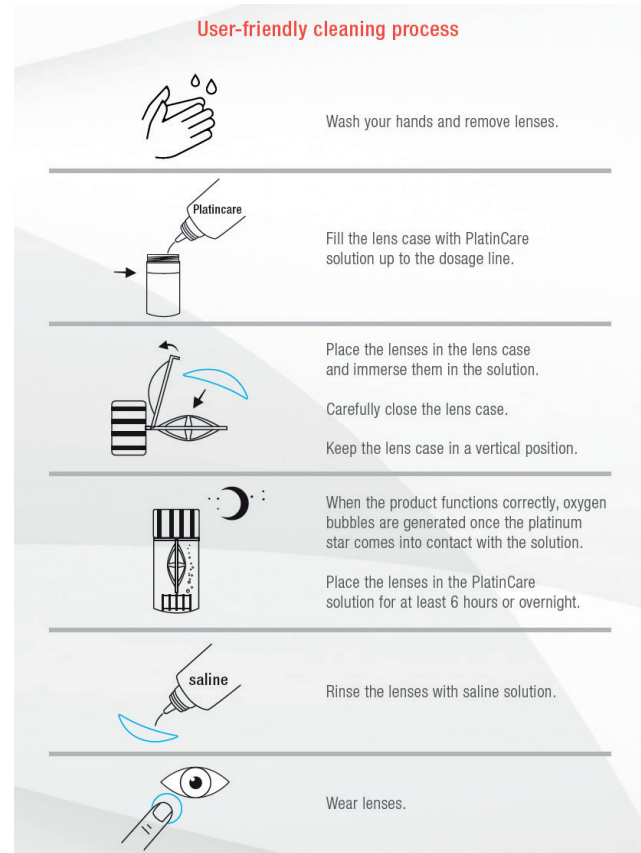

A single-phase hydrogen peroxide cleaning solution for soft, SiHy, RGP and Ortho-K lenses

Soleko Platinum deeply cleans your contact lenses in 6 hours with a simple, user-friendly process.

User friendly

- A single-phase hydrogen peroxide preservative-free contact lens care solution.
- The disinfection and neutralization take place at the same time.
- Soak the lenses in the solution directly without rubbing.
- Visible disinfection process due to the bubbles forming during neutralization.

Cleaning

Deeply and effectively remove protein as well as dirt deposits and disinfect contact lenses in 6 hours.

Suitable for soft, SiHy, RGP and Ortho-K lenses.

Indications

Soleko Platinum solution has a high bactericidal power and also performs a cleaning action by removing the deposits that settle daily on contact lens surfaces. Soleko Platinum solution is indicated for the disinfection of all types of contact lenses except for colored/cosmetic ones.

Composition

Hydrogen peroxide 3%, Sodium phosphate dibasic, Sodium phosphate monobasic, EDTA, Phosphonic acid, Sodium chloride, Boric acid, Purified water.

Made in Italy

Precautions and Warnings:

1. Once open, use within 60 days of opening.
2. Conserve between 5° and 25°C.
3. Do not use if the seal is broken before first use.
4. If the lenses are left in the same solution for more than 24 hours, repeat the cleaning process.
5. Do not use the product if you are allergic or sensitive to any of the ingredients. If you experience any irritation or any other adverse effects, remove lenses and consult your specialist.
6. Keep out of reach of children.
7. Do not use tap water to rinse lenses.
8. DO NOT INGEST.
9. Do not use eye medication whilst wearing contact lenses, except under medical supervision.
10. Do not use the lens case with platinum neutralizing star with any other solution than Soleko Platinum.
11. Never insert lenses directly into the eye after wetting them with Soleko Platinum solution if they have not undergone the neutralization process.